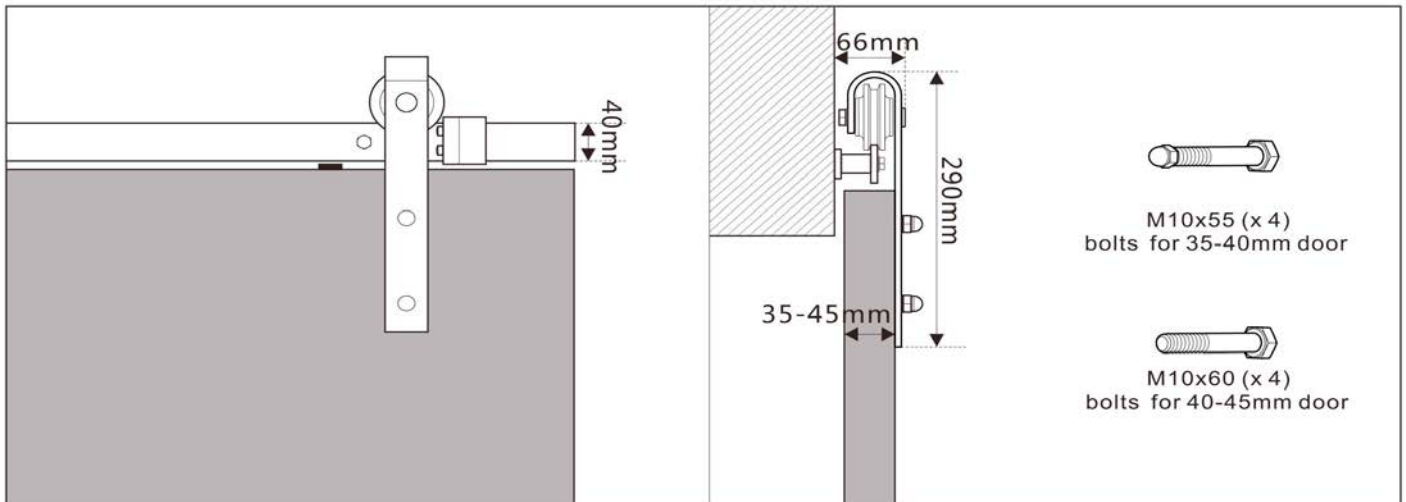

- Maximum F/O width: 96 inches
- Maximum door thickness: 1-3/4 inches
- Maximum door weight: 225 lbs
- For 1 or 2 sliding wood doors
- Finish options: black, silver and bronze
- All finishes are powder coated over steel
- Smooth quiet operation
- Simple installation
- Steel components

TRACK LENGTHS

BLACK	SILVER	BRONZE
55"	55"	55"
67"	67"	67"
79"	79"	79"
91"	91"	91"
103"	103"	103"

* Coupler available to join two tracks.

PARTS